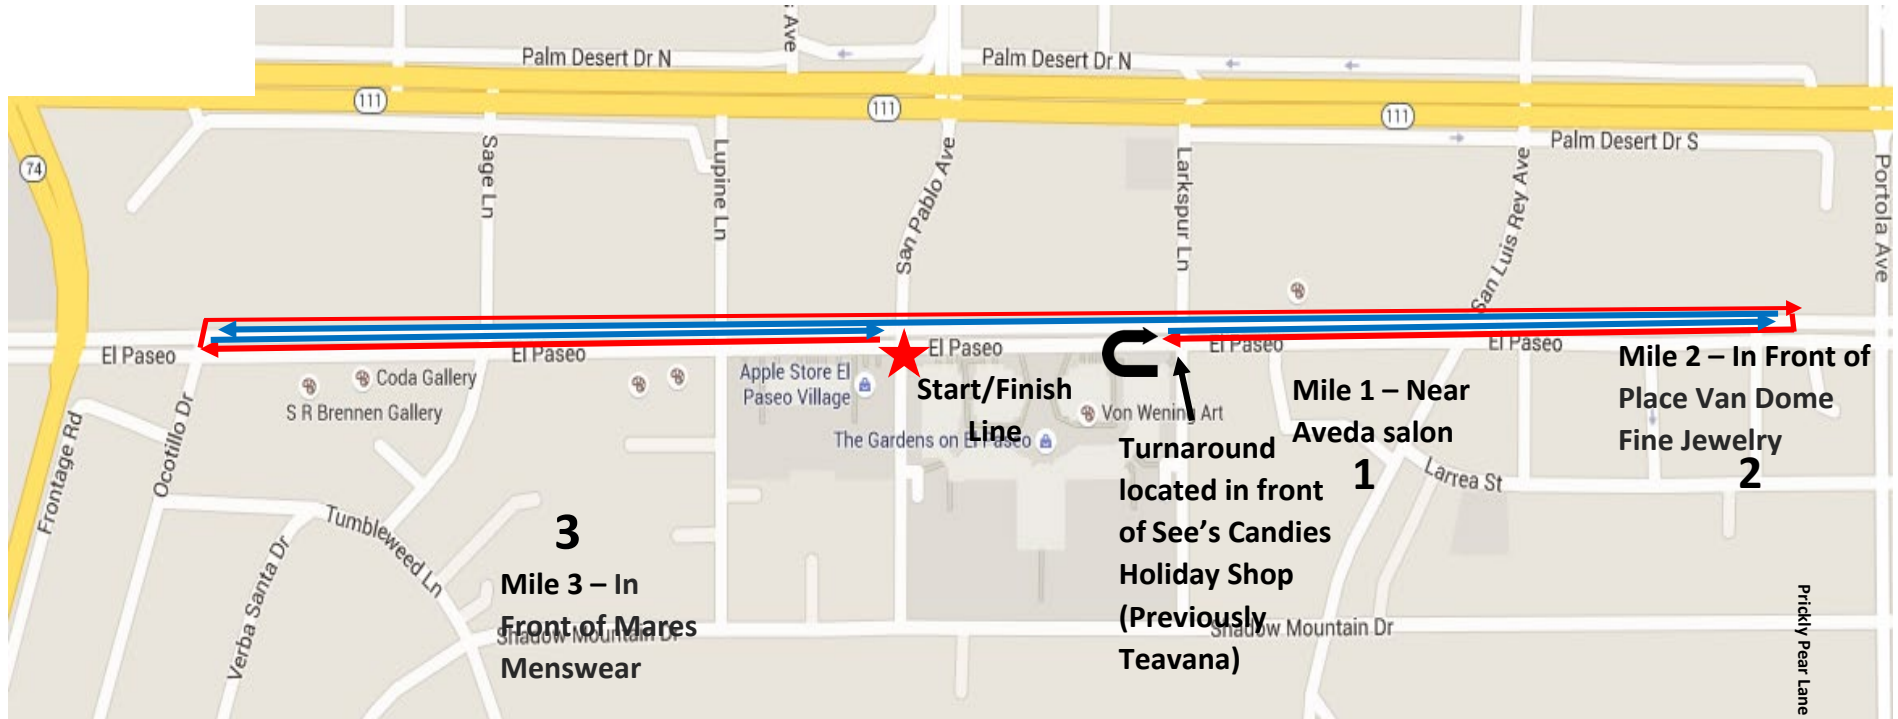

2019 Thanksgiving 5K Course Map – El Paseo, Palm Desert

Legend: The Start and Finish is located in the same place (Intersection of San Pablo and El Paseo). Mile 1 is located near Aveda Salon. Mile 2 is located in front of Place Von Dome Fine Jewelry. Mile 3 is located in front of Mares Menswear. The turnaround is located in front of See's Candies Holiday Shop (Previously Teavana).

★ Start and Finish Line located at the intersection of San Pablo and El Paseo

↪ Course turnaround located in front of See's Candies Holiday Shop (previously Teavana)

→ First half of the course (the course turns around at See's Candies Holiday Shop)

→ Second half of the course (the course turns around and loops back to Start/Finish Line)